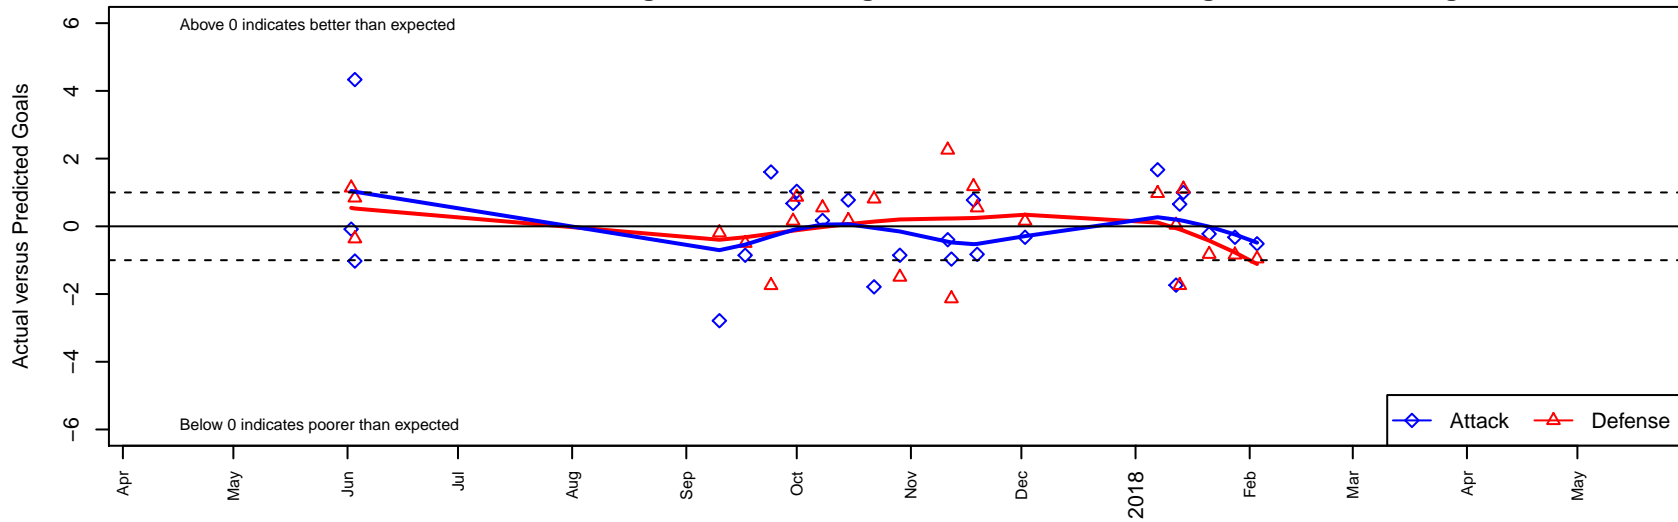

Eastside FC White B00

Eastside FC
 Preston, WA
 B00 total strength=1685
 attack=23.37 defense=19.77
 fall league = RCL B00 Div 2

alt names used:
 Eastside FC B00 White B
 EASTSIDE FC B00 WHITE B
 EFC B00 White (WA)
 Eastside FC B00 White B

Venues played:
 2017 Showcase of Champions U18
 2017 RCL B00 Div 2
 2017 WYS Presidents Cup B00 Division 1
 2017 PacNW Winter Classic 99/00 Premier 2

Eastside FC White B00
 Dots are actual minus expected GF (blue circles) and GA (red triangles).
 Blue line is smoothed change in attack strength. Red is smoothed change in defense strength.

**attack and defense variance (black dot)
relative to other teams
and top 10 in region**

**attack and defense rating
relative to others at age
and all opponents in last 13 months**

Performance relative to 13 month average