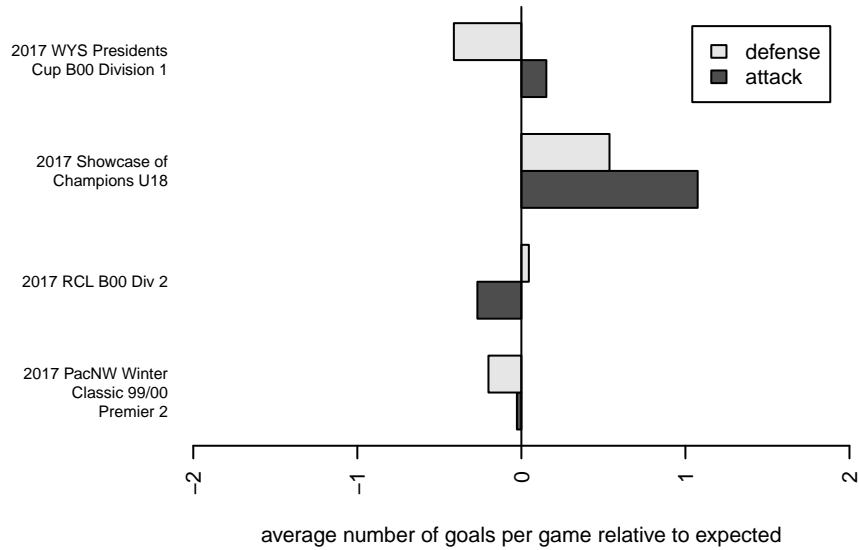

Eastside FC White B00

Eastside FC
 Preston, WA
 B00 total strength=1685
 attack=23.37 defense=19.77
 fall league = RCL B00 Div 2

alt names used:
 Eastside FC B00 White B
 EASTSIDE FC B00 WHITE B
 EFC B00 White (WA)
 Eastside FC B00 White B

Venues played:
 2017 Showcase of Champions U18
 2017 RCL B00 Div 2
 2017 WYS Presidents Cup B00 Division 1
 2017 PacNW Winter Classic 99/00 Premier 2

Eastside FC White B00
 Dots are actual minus expected GF (blue circles) and GA (red triangles).
 Blue line is smoothed change in attack strength. Red is smoothed change in defense strength.

**attack and defense variance (black dot)
relative to other teams
and top 10 in region**

**attack and defense rating
relative to others at age
and all opponents in last 13 months**

Performance relative to 13 month average