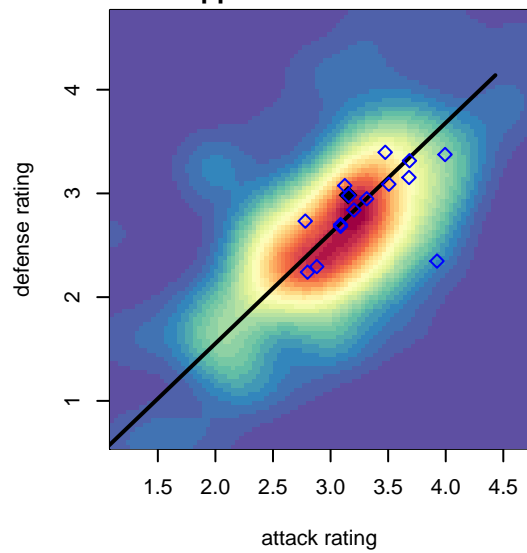

Eastside FC White B00

Eastside FC
 Preston, WA
 B00 total strength=1685
 attack=23.37 defense=19.77
 fall league = RCL B00 Div 2

alt names used:
 Eastside FC B00 White B
 EASTSIDE FC B00 WHITE B
 EFC B00 White (WA)
 Eastside FC B00 White B

Venues played:
 2017 Showcase of Champions U18
 2017 RCL B00 Div 2
 2017 WYS Presidents Cup B00 Division 1
 2017 PacNW Winter Classic 99/00 Premier 2

Eastside FC White B00
 Dots are actual minus expected GF (blue circles) and GA (red triangles).
 Blue line is smoothed change in attack strength. Red is smoothed change in defense strength.

**attack and defense variance (black dot)
relative to other teams
and top 10 in region**

**attack and defense rating
relative to others at age
and all opponents in last 13 months**

Performance relative to 13 month average