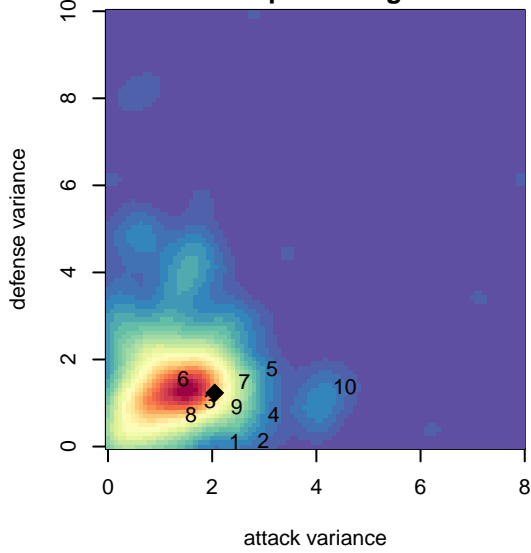

Eastside FC White B00

Eastside FC
 Preston, WA
 B00 total strength=1685
 attack=23.37 defense=19.77
 fall league = RCL B00 Div 2

alt names used:
 Eastside FC B00 White B
 EASTSIDE FC B00 WHITE B
 EFC B00 White (WA)
 Eastside FC B00 White B

Venues played:
 2017 Showcase of Champions U18
 2017 RCL B00 Div 2
 2017 WYS Presidents Cup B00 Division 1
 2017 PacNW Winter Classic 99/00 Premier 2

Eastside FC White B00
 Dots are actual minus expected GF (blue circles) and GA (red triangles).
 Blue line is smoothed change in attack strength. Red is smoothed change in defense strength.

**attack and defense variance (black dot)
relative to other teams
and top 10 in region**

**attack and defense rating
relative to others at age
and all opponents in last 13 months**

Performance relative to 13 month average