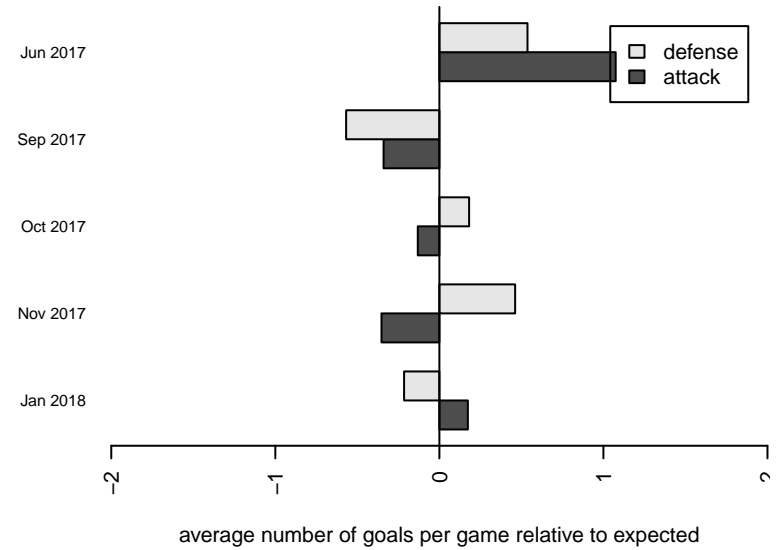

Performance relative to 13 month average