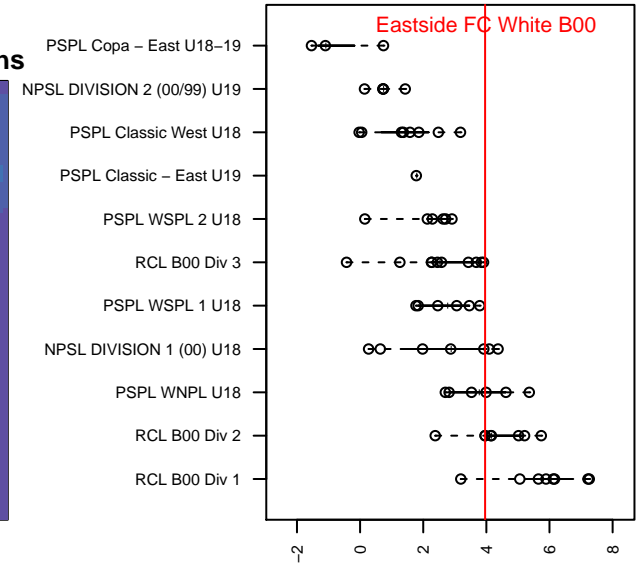

Eastside FC White B00

Eastside FC
 Preston, WA
 B00 total strength=1685
 attack=23.37 defense=19.77
 fall league = RCL B00 Div 2

alt names used:
 Eastside FC B00 White B
 EASTSIDE FC B00 WHITE B
 EFC B00 White (WA)
 Eastside FC B00 White B

Venues played:
 2017 Showcase of Champions U18
 2017 RCL B00 Div 2
 2017 WYS Presidents Cup B00 Division 1
 2017 PacNW Winter Classic 99/00 Premier 2

Eastside FC White B00
 Dots are actual minus expected GF (blue circles) and GA (red triangles).
 Blue line is smoothed change in attack strength. Red is smoothed change in defense strength.

**attack and defense variance (black dot)
relative to other teams
and top 10 in region**

**attack and defense rating
relative to others at age
and all opponents in last 13 months**

Performance relative to 13 month average